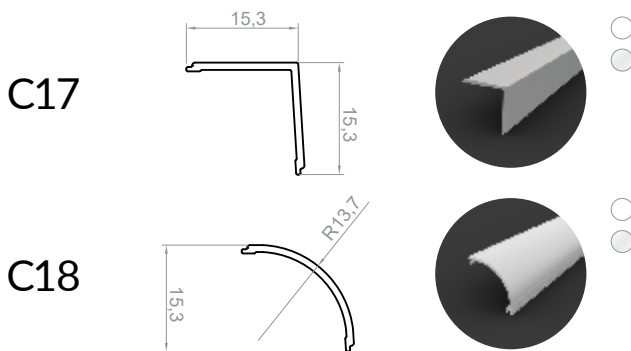

COVERS (CLICK-FIT)