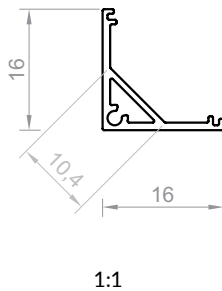

## PROFILE TYPE

corner

## LED TAPE WIDTH

up to 12 mm

## LENGTH

1000 mm  
2000 mm  
3000-6000 mm  
(on demand)

## TECHNICAL DRAWING WITH DIMENSIONS