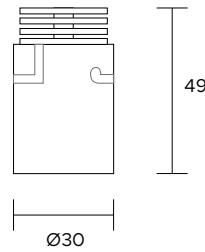

Raze 3

Ø40 mm

| | | | | | | | | | | | | | |
|-------------------------------|------------------------------------------------------------------------------------------------------------------------------------------------------------------------------------------------------|-----|-----|--|--|---|---|---|---|-----|-----|-----|-----|
| POWER SUPPLY | max 3W - max 700mA | | | | | | | | | | | | |
| CODE | RZ301 | | | | | | | | | | | | |
| LED COLOUR | C - Cool white 5500°K N - Natural white 4000°K W - Warm white 3000°K H - Warm white 3000°K - CRI90 Y - Warm white 2700°K A - Amber | | | | | | | | | | | | |
| OPTICS | <table border="0"> <tr> <td></td> <td></td> <td></td> <td></td> </tr> <tr> <td>N</td> <td>M</td> <td>W</td> <td>X</td> </tr> <tr> <td>10°</td> <td>25°</td> <td>40°</td> <td>60°</td> </tr> </table> | | | | | N | M | W | X | 10° | 25° | 40° | 60° |
| | | | | | | | | | | | | | |
| N | M | W | X | | | | | | | | | | |
| 10° | 25° | 40° | 60° | | | | | | | | | | |
| FINISHES | W - White G - Grey B - Black | | | | | | | | | | | | |
| LUMEN OUTPUT SOURCE | 190lm (3000°K, 700mA) | | | | | | | | | | | | |
| DELIVERED LUMEN OUTPUT | 175lm (3000°K, 700mA, 40°) | | | | | | | | | | | | |
| LED NUMBER | 1 power LED | | | | | | | | | | | | |
| MATERIAL | body in anodized aluminium, flange in painted aluminium | | | | | | | | | | | | |
| DRIVER | not included, see pag. 324 and 326 | | | | | | | | | | | | |
| POWER CABLE | includes 0,5 mt FEP 2 x 0,35 cable | | | | | | | | | | | | |
| WIRING | in series | | | | | | | | | | | | |
| MOUNTING | recessed (ceiling) | | | | | | | | | | | | |
| ACCESSORIES | see pag. 90 | | | | | | | | | | | | |
| NOTES | other RAL on request | | | | | | | | | | | | |