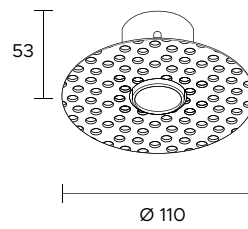

Code: **CRZ04**

Plasterboard flange for
RAZE 9 /C9

W - White
G - Grey
B - Black