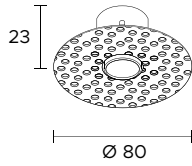

Raze 3

Ø40 mm

| | | | | | | | | | | | | | |
|-------------------------------|------------------------------------------------------------------------------------------------------------------------------------------------------------------------------------------------------|-----|-----|--|--|---|---|---|---|-----|-----|-----|-----|
| POWER SUPPLY | max 3W - max 700mA | | | | | | | | | | | | |
| CODE | RZ301 | | | | | | | | | | | | |
| LED COLOUR | C - Cool white 5500°K N - Natural white 4000°K W - Warm white 3000°K H - Warm white 3000°K - CRI90 Y - Warm white 2700°K A - Amber | | | | | | | | | | | | |
| OPTICS | <table border="0"> <tr> <td></td> <td></td> <td></td> <td></td> </tr> <tr> <td>N</td> <td>M</td> <td>W</td> <td>X</td> </tr> <tr> <td>10°</td> <td>25°</td> <td>40°</td> <td>60°</td> </tr> </table> | | | | | N | M | W | X | 10° | 25° | 40° | 60° |
| | | | | | | | | | | | | | |
| N | M | W | X | | | | | | | | | | |
| 10° | 25° | 40° | 60° | | | | | | | | | | |
| FINISHES | W - White G - Grey B - Black | | | | | | | | | | | | |
| LUMEN OUTPUT SOURCE | 190lm (3000°K, 700mA) | | | | | | | | | | | | |
| DELIVERED LUMEN OUTPUT | 175lm (3000°K, 700mA, 40°) | | | | | | | | | | | | |
| LED NUMBER | 1 power LED | | | | | | | | | | | | |
| MATERIAL | body in anodized aluminium, flange in painted aluminium | | | | | | | | | | | | |
| DRIVER | not included, see pag. 324 and 326 | | | | | | | | | | | | |
| POWER CABLE | includes 0,5 mt FEP 2 x 0,35 cable | | | | | | | | | | | | |
| WIRING | in series | | | | | | | | | | | | |
| MOUNTING | recessed (ceiling) | | | | | | | | | | | | |
| ACCESSORIES | see pag. 90 | | | | | | | | | | | | |
| NOTES | other RAL on request | | | | | | | | | | | | |

Raze

Installation Accessories

Code: **CRZ01**

Plasterboard flange for
RAZE

W - White
G - Grey
B - Black

Code: **CRZ02**

Plasterboard flange for
RAZE 3

W - White
G - Grey
B - Black