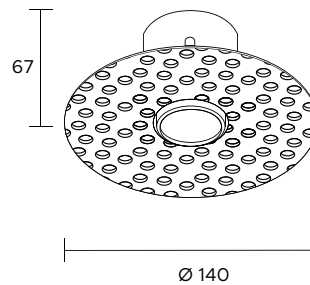

Code: **CRZ06**

Plasterboard flange for
RAZE 20

W - White
G - Grey
B - Black

⚠ To be ordered at the same time as the lighting device