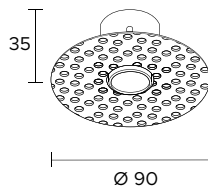

Raze 3

Ø40 mm

| | | | | | | | | | | | | | |
|-------------------------------|------------------------------------------------------------------------------------------------------------------------------------------------------------------------------------------------------|-----|-----|--|--|---|---|---|---|-----|-----|-----|-----|
| POWER SUPPLY | max 3W - max 700mA | | | | | | | | | | | | |
| CODE | RZ301 | | | | | | | | | | | | |
| LED COLOUR | C - Cool white 5500°K N - Natural white 4000°K W - Warm white 3000°K H - Warm white 3000°K - CRI90 Y - Warm white 2700°K A - Amber | | | | | | | | | | | | |
| OPTICS | <table border="0"> <tr> <td></td> <td></td> <td></td> <td></td> </tr> <tr> <td>N</td> <td>M</td> <td>W</td> <td>X</td> </tr> <tr> <td>10°</td> <td>25°</td> <td>40°</td> <td>60°</td> </tr> </table> | | | | | N | M | W | X | 10° | 25° | 40° | 60° |
| | | | | | | | | | | | | | |
| N | M | W | X | | | | | | | | | | |
| 10° | 25° | 40° | 60° | | | | | | | | | | |
| FINISHES | W - White G - Grey B - Black | | | | | | | | | | | | |
| LUMEN OUTPUT SOURCE | 190lm (3000°K, 700mA) | | | | | | | | | | | | |
| DELIVERED LUMEN OUTPUT | 175lm (3000°K, 700mA, 40°) | | | | | | | | | | | | |
| LED NUMBER | 1 power LED | | | | | | | | | | | | |
| MATERIAL | body in anodized aluminium, flange in painted aluminium | | | | | | | | | | | | |
| DRIVER | not included, see pag. 324 and 326 | | | | | | | | | | | | |
| POWER CABLE | includes 0,5 mt FEP 2 x 0,35 cable | | | | | | | | | | | | |
| WIRING | in series | | | | | | | | | | | | |
| MOUNTING | recessed (ceiling) | | | | | | | | | | | | |
| ACCESSORIES | see pag. 90 | | | | | | | | | | | | |
| NOTES | other RAL on request | | | | | | | | | | | | |

Raze

Installation Accessories

Code: **CRZ01**

Plasterboard flange for
RAZE

W - White
G - Grey
B - Black

Code: **CRZ02**

Plasterboard flange for
RAZE 3

W - White
G - Grey
B - Black