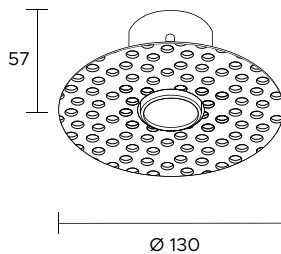

Raze 3

Ø40 mm

| | | | | | | | | | | | | | |
|-------------------------------|------------------------------------------------------------------------------------------------------------------------------------------------------------------------------------------------------|-----|-----|--|--|---|---|---|---|-----|-----|-----|-----|
| POWER SUPPLY | max 3W - max 700mA | | | | | | | | | | | | |
| CODE | RZ301 | | | | | | | | | | | | |
| LED COLOUR | C - Cool white 5500°K N - Natural white 4000°K W - Warm white 3000°K H - Warm white 3000°K - CRI90 Y - Warm white 2700°K A - Amber | | | | | | | | | | | | |
| OPTICS | <table border="0"> <tr> <td></td> <td></td> <td></td> <td></td> </tr> <tr> <td>N</td> <td>M</td> <td>W</td> <td>X</td> </tr> <tr> <td>10°</td> <td>25°</td> <td>40°</td> <td>60°</td> </tr> </table> | | | | | N | M | W | X | 10° | 25° | 40° | 60° |
| | | | | | | | | | | | | | |
| N | M | W | X | | | | | | | | | | |
| 10° | 25° | 40° | 60° | | | | | | | | | | |
| FINISHES | W - White G - Grey B - Black | | | | | | | | | | | | |
| LUMEN OUTPUT SOURCE | 190lm (3000°K, 700mA) | | | | | | | | | | | | |
| DELIVERED LUMEN OUTPUT | 175lm (3000°K, 700mA, 40°) | | | | | | | | | | | | |
| LED NUMBER | 1 power LED | | | | | | | | | | | | |
| MATERIAL | body in anodized aluminium, flange in painted aluminium | | | | | | | | | | | | |
| DRIVER | not included, see pag. 324 and 326 | | | | | | | | | | | | |
| POWER CABLE | includes 0,5 mt FEP 2 x 0,35 cable | | | | | | | | | | | | |
| WIRING | in series | | | | | | | | | | | | |
| MOUNTING | recessed (ceiling) | | | | | | | | | | | | |
| ACCESSORIES | see pag. 90 | | | | | | | | | | | | |
| NOTES | other RAL on request | | | | | | | | | | | | |

Code: **CRZ03**

Plasterboard flange for
RAZE 6

W - White
G - Grey
B - Black

Code: **CRZ04**

Plasterboard flange for
RAZE 9 /C9

W - White
G - Grey
B - Black

Code: **CRZ05**

Plasterboard flange for
RAZE 12