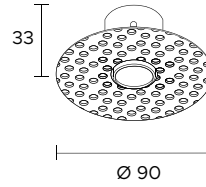

Raze 3

Ø40 mm

| | | | | | | | | | | | | | |
|-------------------------------|------------------------------------------------------------------------------------------------------------------------------------------------------------------------------------------------------|-----|-----|--|--|---|---|---|---|-----|-----|-----|-----|
| POWER SUPPLY | max 3W - max 700mA | | | | | | | | | | | | |
| CODE | RZ301 | | | | | | | | | | | | |
| LED COLOUR | C - Cool white 5500°K N - Natural white 4000°K W - Warm white 3000°K H - Warm white 3000°K - CRI90 Y - Warm white 2700°K A - Amber | | | | | | | | | | | | |
| OPTICS | <table border="0"> <tr> <td></td> <td></td> <td></td> <td></td> </tr> <tr> <td>N</td> <td>M</td> <td>W</td> <td>X</td> </tr> <tr> <td>10°</td> <td>25°</td> <td>40°</td> <td>60°</td> </tr> </table> | | | | | N | M | W | X | 10° | 25° | 40° | 60° |
| | | | | | | | | | | | | | |
| N | M | W | X | | | | | | | | | | |
| 10° | 25° | 40° | 60° | | | | | | | | | | |
| FINISHES | W - White G - Grey B - Black | | | | | | | | | | | | |
| LUMEN OUTPUT SOURCE | 190lm (3000°K, 700mA) | | | | | | | | | | | | |
| DELIVERED LUMEN OUTPUT | 175lm (3000°K, 700mA, 40°) | | | | | | | | | | | | |
| LED NUMBER | 1 power LED | | | | | | | | | | | | |
| MATERIAL | body in anodized aluminium, flange in painted aluminium | | | | | | | | | | | | |
| DRIVER | not included, see pag. 324 and 326 | | | | | | | | | | | | |
| POWER CABLE | includes 0,5 mt FEP 2 x 0,35 cable | | | | | | | | | | | | |
| WIRING | in series | | | | | | | | | | | | |
| MOUNTING | recessed (ceiling) | | | | | | | | | | | | |
| ACCESSORIES | see pag. 90 | | | | | | | | | | | | |
| NOTES | other RAL on request | | | | | | | | | | | | |

Raze

Installation Accessories

Code: **CRZ01**

Plasterboard flange for
RAZE

W - White
G - Grey
B - Black

Code: **CRZ02**

Plasterboard flange for
RAZE 3

W - White
G - Grey
B - Black