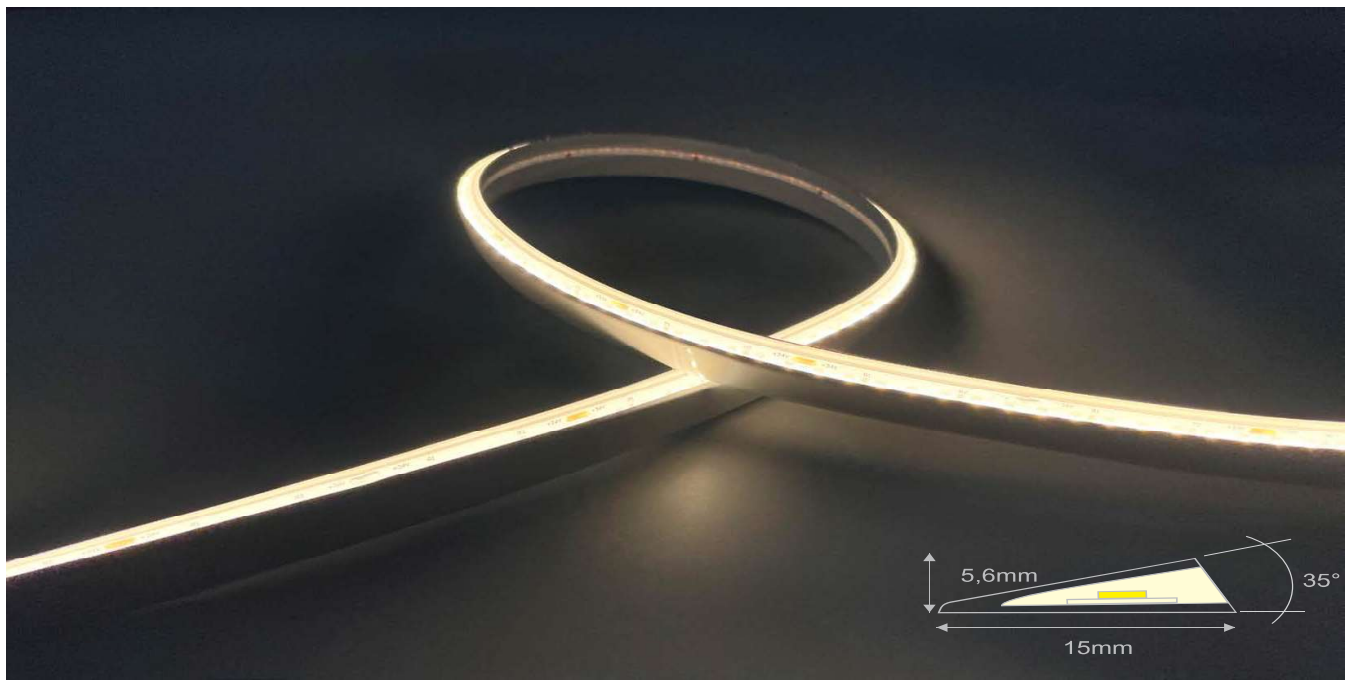

5,5
Watt/m

IP 65

CRI>90

t_a -10° ÷ +40°C

Part Number	CCT (K)	Lumen/m	LED/m	V (Typ)	Cut	W/m	IP
A41NTR241630	3000K	420	168	24VDC	41,66mm	5,5W	IP65
A41NTR241640	4000K	420	168	24VDC	41,66mm	5,5W	IP65

Datasheet download

🇮🇹 Strisce a LED NEON TRIANGLE 24V - IP65

- Adatta a sottopensili, con fascio di luce asimmetrico
- 168led/m - 5,5w/m
- Movimento orizzontale (side)
- Fornite con 1 tappo per ripartenza, 1 tappo di chiusura e 1 cavetto rosso/nero da 15cm
- Disponibile nei colori standard: 3000K e 4000K
- Fornite in nastro da 5m e cavetto di raccordo.

🇬🇧 24V NEON LED strips TRIANGLE - IP65

- Suitable for under-cabinets, with asymmetrical light beam
- 168led/m - 5,5w/m
- Horizontal bending (Side bending)
- Supplied with 1 open cap for rewiring, 1 end cap and one 15cm red/black wire
- Color temperatures available: 3000K and 4000K
- Supplied in 5m reels with connecting cable