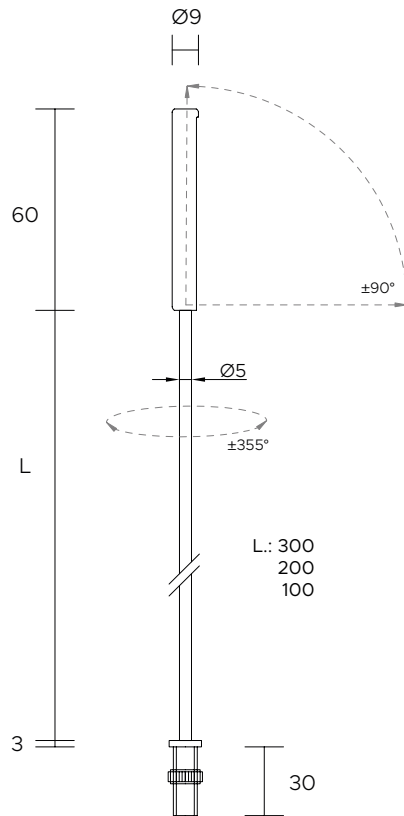

## Glee

Ø 10mm

<b>POWER SUPPLY</b>	max 3W - max 250mA
<b>CODE</b>	GLE03 <span style="color: green;">■</span> <span style="color: yellow;">■</span> <span style="color: pink;">■</span> <span style="color: purple;">■</span>
<b>LED COLOUR</b>	C - Cool white 5500°K N - Natural white 4000°K W - Warm white 3000°K H - Warm white 3000°K - CRI90 Y - Warm white 2700°K A - Amber
<b>OPTICS</b>	 110°
<b>FINISHES</b>	G - Grey B - Black
<b>STEM LENGHT</b>	1 - 100mm 2 - 200mm 3 - 300mm
<b>LUMEN OUTPUT SOURCE</b>	240lm (3000°K, 250mA)
<b>DELIVERED LUMEN OUTPUT</b>	180lm (3000°K, 250mA, 110°)
<b>LED NUMBER</b>	3 power LEDs
<b>MATERIAL</b>	body and stem in anodized aluminium
<b>DRIVER</b>	not included, see pag. 321 and 326
<b>POWER CABLE</b>	includes 0,5 mt FEP 2 x 0,35 cable
<b>WIRING</b>	in series
<b>MOUNTING</b>	surface (ceiling, wall, bottom up)
<b>NOTES</b>	other finishes on request