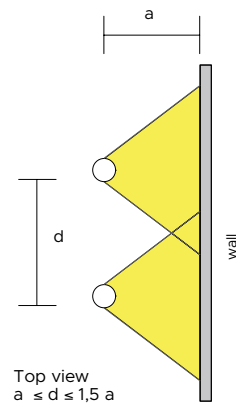

Asy r

foro Ø72

POWER SUPPLY CODE	max 12W - max 350mA ASR12 ■■■□
LED COLOUR	C - Cool white 5000°K N - Natural white 4000°K W - Warm white 3000°K H - Warm white 3000°K - CRI90 Y - Warm white 2700°K
OPTICS	A2 Wall Washer
FINISHES	W - White G - Grey B - Black K - Corten
LUMEN OUTPUT SOURCE	1730lm (3000°K, 350mA)
DELIVERED LUMEN OUTPUT	1640lm (3000°K, 350mA, Asymmetric)
LED NUMBER	1 power LED multichip
MATERIAL	body in anodized aluminium, flange in painted aluminium
DRIVER	not included, see pag. 322 and 326
POWER CABLE	includes 0,5 mt FEP 2 x 0,35 cable
WIRING	in series
MOUNTING	recessed (ceiling)
NOTES	other RAL on request