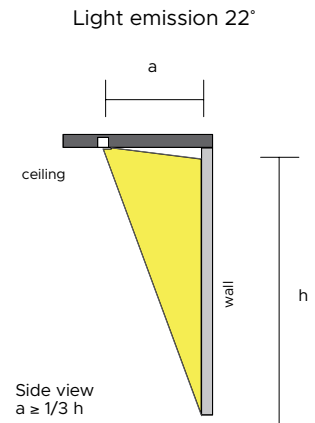

Asy r

foro Ø72

POWER SUPPLY CODE	max 12W - max 350mA ASR12 ■■■□
LED COLOUR	C - Cool white 5000°K N - Natural white 4000°K W - Warm white 3000°K H - Warm white 3000°K - CRI90 Y - Warm white 2700°K
OPTICS	A2 Wall Washer
FINISHES	W - White G - Grey B - Black K - Corten
LUMEN OUTPUT SOURCE	1730lm (3000°K, 350mA)
DELIVERED LUMEN OUTPUT	1640lm (3000°K, 350mA, Asymmetric)
LED NUMBER	1 power LED multichip
MATERIAL	body in anodized aluminium, flange in painted aluminium
DRIVER	not included, see pag. 322 and 326
POWER CABLE	includes 0,5 mt FEP 2 x 0,35 cable
WIRING	in series
MOUNTING	recessed (ceiling)
NOTES	other RAL on request