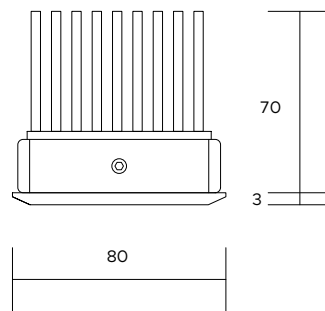

Asy r

foro Ø72

POWER SUPPLY CODE	max 12W - max 350mA ASR12 ■■■□
LED COLOUR	C - Cool white 5000°K N - Natural white 4000°K W - Warm white 3000°K H - Warm white 3000°K - CRI90 Y - Warm white 2700°K
OPTICS	A2 Wall Washer
FINISHES	W - White G - Grey B - Black K - Corten
LUMEN OUTPUT SOURCE	1730lm (3000°K, 350mA)
DELIVERED LUMEN OUTPUT	1640lm (3000°K, 350mA, Asymmetric)
LED NUMBER	1 power LED multichip
MATERIAL	body in anodized aluminium, flange in painted aluminium
DRIVER	not included, see pag. 322 and 326
POWER CABLE	includes 0,5 mt FEP 2 x 0,35 cable
WIRING	in series
MOUNTING	recessed (ceiling)
NOTES	other RAL on request