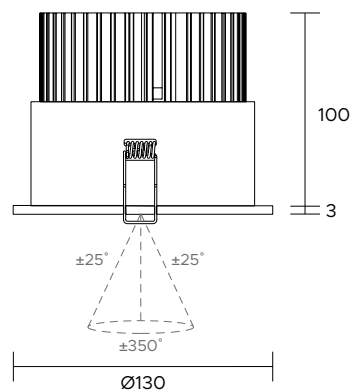

Sharp adj

Ø 122mm

POWER SUPPLY	max 18W - max 500mA
CODE	SRP02 ■■■□
LED COLOUR	C - Cool white 5000°K N - Natural white 4000°K W - Warm white 3000°K H - Warm white 3000°K - CRI90 Y - Warm white 2700°K
OPTICS	N 10°
FINISHES	W - White G - Grey B - Black
LUMEN OUTPUT SOURCE	2550lm (3000°K, 500mA)
DELIVERED LUMEN OUTPUT	1800lm (3000°K, 500mA, 10°)
LED NUMBER	1 power LED multichip
MATERIAL	body in anodized aluminium, flange in painted aluminium
DRIVER	not included, see pag. 323 and 326
POWER CABLE	includes 0,5 mt FEP 2 x 0,35 cable
WIRING	in series
MOUNTING	recessed ceiling
NOTES	other RAL on request