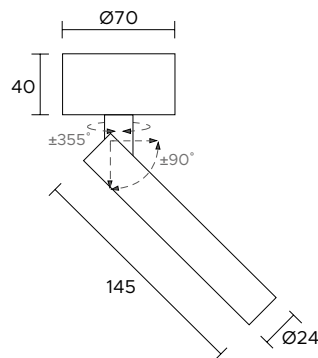

Punto

POWER SUPPLY	max 4W - 220V/240V												
CODE	PNT01 <input type="checkbox"/> <input type="checkbox"/> <input type="checkbox"/>												
LED COLOUR	C - Cool white 5500°K N - Natural white 4000°K W - Warm white 3000°K H - Warm white 3000°K - CRI90 Y - Warm white 2700°K												
OPTICS	<table border="0"> <tr> <td>N</td> <td>M</td> <td>W</td> <td>X</td> </tr> <tr> <td></td> <td></td> <td></td> <td></td> </tr> <tr> <td>10°</td> <td>25°</td> <td>40°</td> <td>60°</td> </tr> </table>	N	M	W	X					10°	25°	40°	60°
N	M	W	X										
10°	25°	40°	60°										
FINISHES	W - White G - Grey B - Black												
LUMEN OUTPUT SOURCE	250lm (3000°K, 1200mA)												
DELIVERED LUMEN OUTPUT	190lm (3000°K, 1200mA, 40°)												
LED NUMBER	1 power LED												
MATERIAL	painted aluminium												
DRIVER	included												
POWER CABLE													
MOUNTING	ceiling, wall surface												
NOTES	other RAL on request												