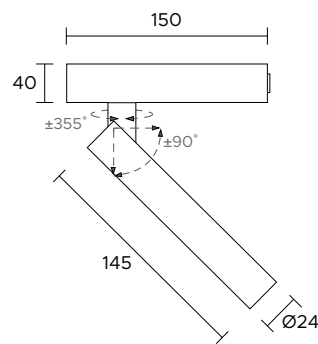

# Punto square

<b>POWER SUPPLY</b>	max 4W - 220V/240V												
<b>CODE</b>	PNT03 <input checked="" type="checkbox"/> <input checked="" type="checkbox"/> <input type="checkbox"/>												
<b>LED COLOUR</b>	C - Cool white 5500°K N - Natural white 4000°K W - Warm white 3000°K H - Warm white 3000°K - CRI90 Y - Warm white 2700°K												
<b>OPTICS</b>	<table border="0"> <tr> <td>N</td> <td>M</td> <td>W</td> <td>X</td> </tr> <tr> <td></td> <td></td> <td></td> <td></td> </tr> <tr> <td>10°</td> <td>25°</td> <td>40°</td> <td>60°</td> </tr> </table>	N	M	W	X					10°	25°	40°	60°
N	M	W	X										
10°	25°	40°	60°										
<b>FINISHES</b>	W - White G - Grey B - Black												
<b>LUMEN OUTPUT SOURCE</b>	250lm (3000°K, 1200mA)												
<b>DELIVERED LUMEN OUTPUT</b>	190lm (3000°K, 1200mA, 40°)												
<b>LED NUMBER</b>	1 power LED												
<b>MATERIAL</b>	painted aluminium												
<b>DRIVER</b>	included												
<b>POWER CABLE</b>													
<b>MOUNTING</b>	ceiling, wall surface												
<b>NOTES</b>	other RAL on request												