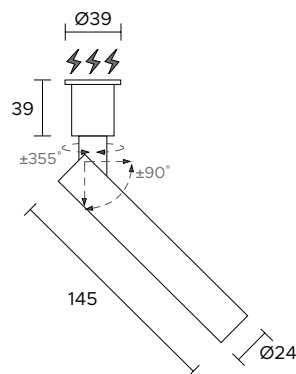

Punto magnetic

POWER SUPPLY	max 4W - max 1200mA												
CODE	PNT04 <input type="checkbox"/> <input type="checkbox"/> <input type="checkbox"/>												
LED COLOUR	C - Cool white 5500°K N - Natural white 4000°K W - Warm white 3000°K H - Warm white 3000°K - CRI90 Y - Warm white 2700°K												
OPTICS	<table border="0"> <tr> <td>N</td> <td>M</td> <td>W</td> <td>X</td> </tr> <tr> <td></td> <td></td> <td></td> <td></td> </tr> <tr> <td>10°</td> <td>25°</td> <td>40°</td> <td>60°</td> </tr> </table>	N	M	W	X					10°	25°	40°	60°
N	M	W	X										
10°	25°	40°	60°										
FINISHES	W - White G - Grey B - Black												
LUMEN OUTPUT SOURCE	250lm (3000°K, 1200mA)												
DELIVERED LUMEN OUTPUT	190lm (3000°K, 1200mA, 40°)												
LED NUMBER	1 power LED												
MATERIAL	painted aluminium												
DRIVER	not included, see pag. 325 and 326												
POWER CABLE	includes 0,5 mt Liyy 2x0,50 cable												
WIRING	in series												
MOUNTING	ceiling, wall surface												
NOTES	other RAL on request												