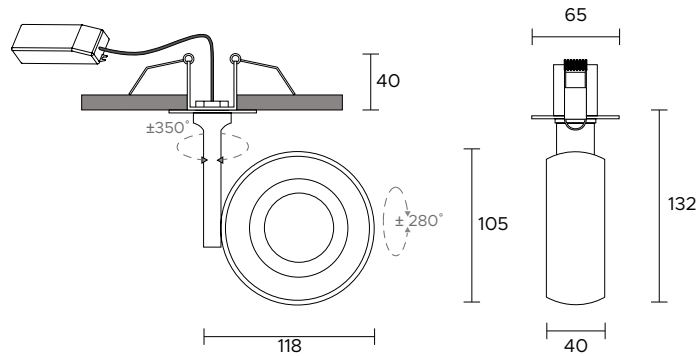

# Palco 90 r

Ø 50mm

<b>POWER SUPPLY</b>	max 22W - 220V/240V									
<b>CODE</b>	PLR03 ■■■□									
<b>LED COLOUR</b>	C - Cool white 5000°K N - Natural white 4000°K W - Warm white 3000°K H - Warm white 3000°K - CRI90 Y - Warm white 2700°K									
<b>OPTICS</b>	<table border="0"> <tr> <td>N</td> <td>M</td> <td>W</td> </tr> <tr> <td></td> <td></td> <td></td> </tr> <tr> <td>15°</td> <td>30°</td> <td>45°</td> </tr> </table>	N	M	W				15°	30°	45°
N	M	W								
15°	30°	45°								
<b>FINISHES</b>	W - White B - Black									
<b>LUMEN OUTPUT SOURCE</b>	3000lm (3000°K, 650mA)									
<b>DELIVERED LUMEN OUTPUT</b>	2450lm (3000°K, 650mA, 45°)									
<b>LED NUMBER</b>	1 power LED multichip									
<b>MATERIAL</b>	painted aluminium									
<b>DRIVER</b>	included									
<b>POWER CABLE</b>	includes 0,5 mt Liyy 2 x 0,50 cable									
<b>MOUNTING</b>	recessed (ceiling, wall)									
<b>NOTES</b>	other RAL on request									