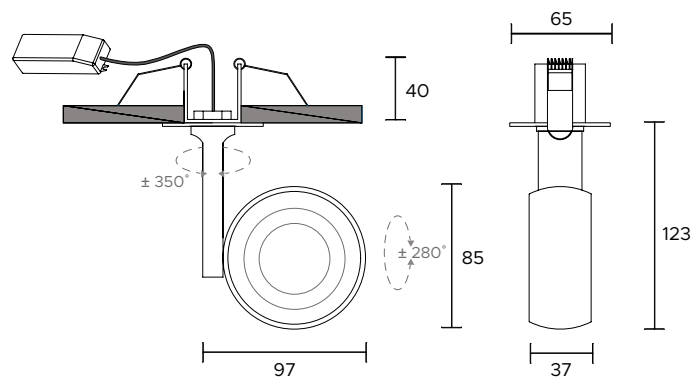

Palco 70 r

Ø 50mm

POWER SUPPLY	max 16W - 220V/240V									
CODE	PLR02 ■■■□									
LED COLOUR	C - Cool white 5000°K N - Natural white 4000°K W - Warm white 3000°K H - Warm white 3000°K - CRI90 Y - Warm white 2700°K									
OPTICS	<table border="0"> <tr> <td>N</td> <td>M</td> <td>W</td> </tr> <tr> <td></td> <td></td> <td></td> </tr> <tr> <td>15°</td> <td>30°</td> <td>45°</td> </tr> </table>	N	M	W				15°	30°	45°
N	M	W								
15°	30°	45°								
FINISHES	W - White B - Black									
LUMEN OUTPUT SOURCE	2360lm (3000°K, 450mA)									
DELIVERED LUMEN OUTPUT	1970lm (3000°K, 450mA, 45°)									
LED NUMBER	1 power LED multichip									
MATERIAL	painted aluminium									
DRIVER	included									
POWER CABLE	includes 0,5 mt Liyy 2 x 0,50 cable									
MOUNTING	recessed (ceiling, wall)									
NOTES	other RAL on request									