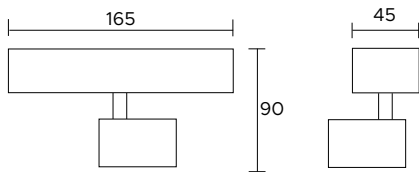

Koala 1

Koala 2

POWER SUPPLY	max 6W - 220V/240V
CODE	KOA01 <input type="checkbox"/> <input type="checkbox"/> <input type="checkbox"/>
LED COLOUR	C - Cool white 5000°K N - Natural white 4000°K W - Warm white 3000°K H - Warm white 3000°K - CRI90 Y - Warm white 2700°K
OPTICS	<input type="checkbox"/> M <input type="checkbox"/> W <input type="checkbox"/> X 24° 36° 60°
FINISHES	W - White G - Grey B - Black
LUMEN OUTPUT SOURCE	890lm (3000°K, 350mA)
DELIVERED LUMEN OUTPUT	710lm (3000°K, 350mA, 36°)
LED NUMBER	1 power LED multichip
MATERIAL	painted aluminium
DRIVER	included
POWER CABLE	
MOUNTING	ceiling, wall surface
NOTES	other RAL on request

POWER SUPPLY	max 6W x2 - 220V/240V
CODE	KOA02 <input type="checkbox"/> <input type="checkbox"/> <input type="checkbox"/>
LED COLOUR	C - Cool white 5000°K N - Natural white 4000°K W - Warm white 3000°K H - Warm white 3000°K - CRI90 Y - Warm white 2700°K
OPTICS	<input type="checkbox"/> M <input type="checkbox"/> W <input type="checkbox"/> X 24° 36° 60°
FINISHES	W - White G - Grey B - Black
LUMEN OUTPUT SOURCE	890lm (3000°K, 350mA) x2
DELIVERED LUMEN OUTPUT	710lm (3000°K, 350mA, 36°) x2
LED NUMBER	2 power LEDs multichip
MATERIAL	painted aluminium
DRIVER	included
POWER CABLE	
MOUNTING	ceiling, wall surface
NOTES	other RAL on request