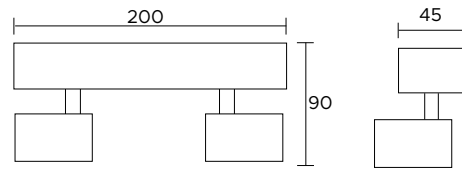

Koala 1

Koala 2

POWER SUPPLY	max 6W - 220V/240V
CODE	KOA01 <input type="checkbox"/> <input type="checkbox"/> <input type="checkbox"/>
LED COLOUR	C - Cool white 5000°K N - Natural white 4000°K W - Warm white 3000°K H - Warm white 3000°K - CRI90 Y - Warm white 2700°K
OPTICS	<input type="checkbox"/> M <input type="checkbox"/> W <input type="checkbox"/> X 24° 36° 60°
FINISHES	W - White G - Grey B - Black
LUMEN OUTPUT SOURCE	890lm (3000°K, 350mA)
DELIVERED LUMEN OUTPUT	710lm (3000°K, 350mA, 36°)
LED NUMBER	1 power LED multichip
MATERIAL	painted aluminium
DRIVER	included
POWER CABLE	
MOUNTING	ceiling, wall surface
NOTES	other RAL on request

POWER SUPPLY	max 6W x2 - 220V/240V
CODE	KOA02 <input type="checkbox"/> <input type="checkbox"/> <input type="checkbox"/>
LED COLOUR	C - Cool white 5000°K N - Natural white 4000°K W - Warm white 3000°K H - Warm white 3000°K - CRI90 Y - Warm white 2700°K
OPTICS	<input type="checkbox"/> M <input type="checkbox"/> W <input type="checkbox"/> X 24° 36° 60°
FINISHES	W - White G - Grey B - Black
LUMEN OUTPUT SOURCE	890lm (3000°K, 350mA) x2
DELIVERED LUMEN OUTPUT	710lm (3000°K, 350mA, 36°) x2
LED NUMBER	2 power LEDs multichip
MATERIAL	painted aluminium
DRIVER	included
POWER CABLE	
MOUNTING	ceiling, wall surface
NOTES	other RAL on request